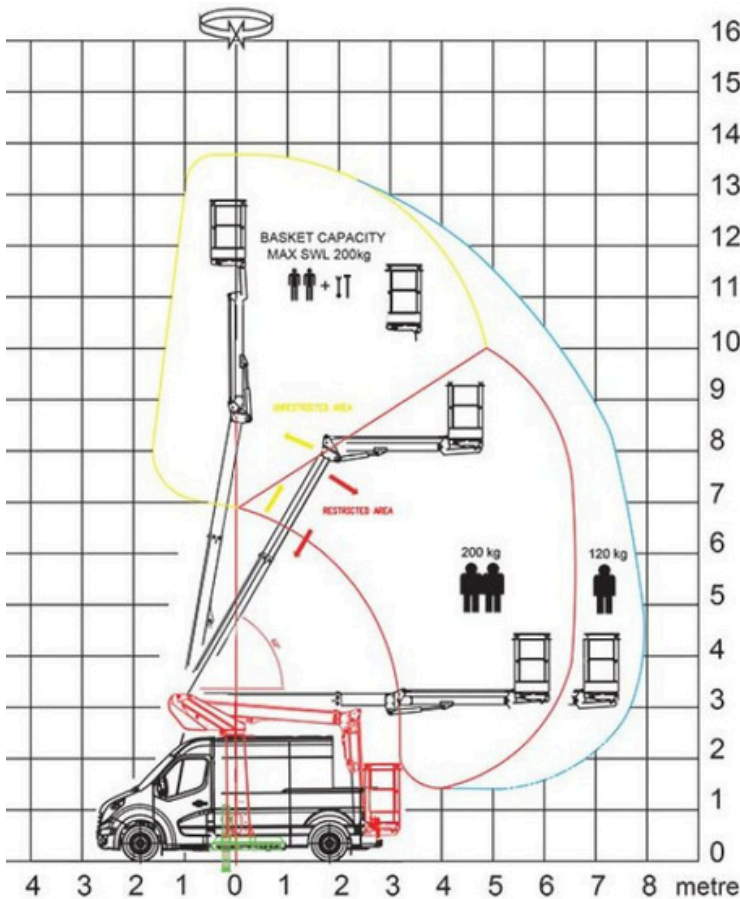

13.8M CPL K38P TELESCOPIC VAN MOUNTED PLATFORM

Working Height: 13.8m

Cage Capacity: 2 or SWL

GVW: 3,500kgs

Maximum Outreach: 8m

Safe Working Load: 200kgs

IPAF Category 1b

Our CPL K38P van mounted platform has a working height of 13.8m, max horizontal outreach of 8m (when carrying 120kg) and, with an SWL of 200kgs, it can accommodate two people plus tools in the basket. The K38P offers impressive outreach on a 3.5t Renault Master, which can be driven on a standard UK licence.

13.8M CPL K38P TELESCOPIC VAN MOUNTED PLATFORM

The K38P van mounted platform is compact and simple to operate, making it a popular choice for self-drive hire in towns and cities. It is fitted with A-frame hydraulic stabilisers, fully electric controls in the basket, and 1Kv boom and basket protection for electrical work.

Max Working Height: 13.8m
Max Horizontal Outreach: 8m
Max Cage Floor Height: 11.7m
Max Safe Working Load: 200kg
Max Persons in Cage: 2
Max GVW: 3,500kg

Cage Dimensions: 1.19 x 0.73 x 1.1m
Travelling Machine Length: 6.6m
Travelling Max Height: 3.3m
Travelling Machine Width: 2.5m
Working Machine Width: 2.6m
IPAF Category: 1b