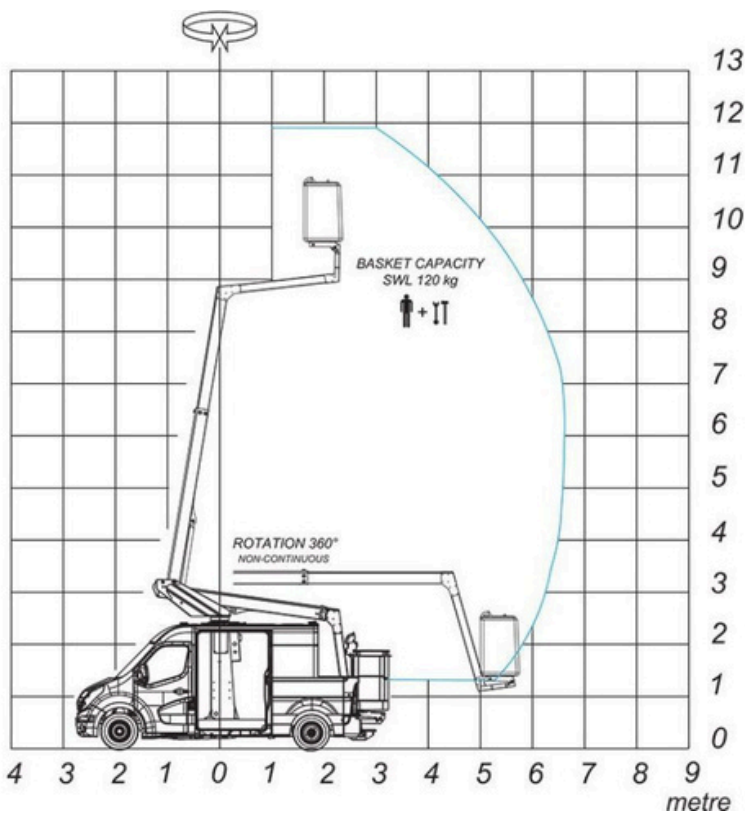

# 11.8M CPL KL26 - CUTAWAY VAN MOUNTED PLATFORM

Celebrating  
Over 30 years in business  
**Warren  
Access**  
Hire and Training  
Part of the **UK TOOL HIRE GROUP LTD**

Working Height: 11.8m

Maximum Outreach: 6.5m

Cage Capacity: 1 or SWL

Safe Working Load: 120kgs

GVW: 3,500kgs

IPAF Category 1b

Our CPL KL26 van mounted platform has a working height of 11.8m, horizontal outreach of 6.5m and an SWL of 120kgs in the platform. Mounted on a 3.5t cutaway Renault Master, the KL26 is drivable on a standard UK driving licence. It is easy to manoeuvre, simple to operate and, with no outriggers to put in place, quick to set up.

# 11.8M CPL KL26 - CUTAWAY VAN MOUNTED PLATFORM

Designed specifically for work in towns and cities, the all-electric KL26 cutaway van mounted platform offers an efficient and environmentally-friendly way to work at height in urban areas. Its compact size and outrigger-free design mean it easily navigates narrow streets while minimising downtime and maximizing productivity.

Max Working Height: 11.8m  
Max Horizontal Outreach: 6.5m  
Max Cage Floor Height: 9m  
Max Safe Working Load: 120kg  
Max Persons in Cage: 1  
Max GVW: 3,500kg

Cage Dimensions: 0.78 x 0.73 x 1.1m  
Travelling Machine Length: 6m  
Travelling Max Height: 3.3m  
Travelling Machine Width: 2.5m  
Working Machine Width: 2.5m  
IPAF Category: 1b