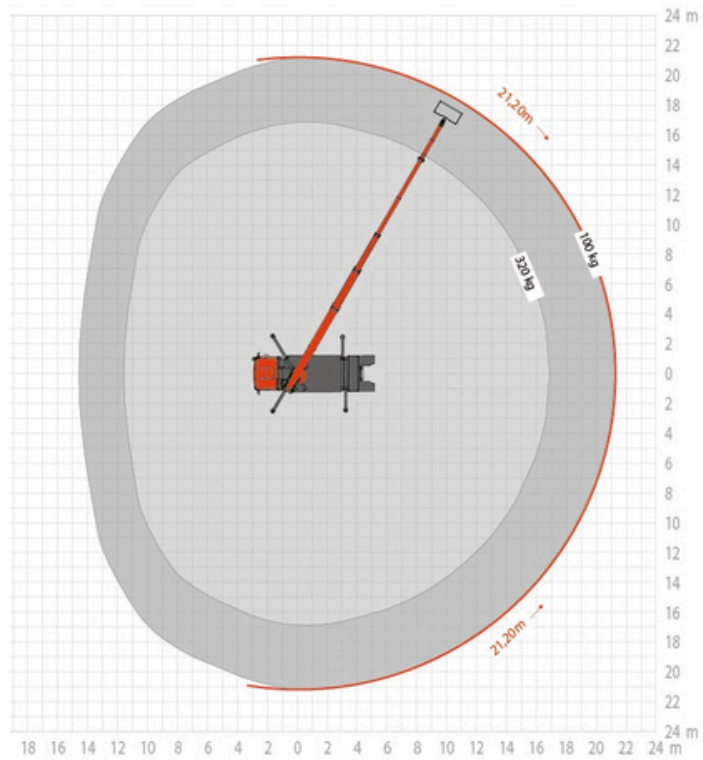

# RUTHMANN STEIGER T330 TRUCK MOUNTED PLATFORM

Celebrating  
Over 30 years in business  
**Warren  
Access**  
Hire and Training  
Part of the  **UK TOOL HIRE GROUP LTD**

Working Height: 33m

Maximum Outreach: 21m

Cage Capacity: 3 or SWL

Safe Working Load: 320kgs

GVW: 7.5 tonne

IPAF Category 1B

This sensational machine is an ideal working tool for tasks such as window cleaning, building maintenance, telecoms and tree work.

# RUTHMANN STEIGER T330 TRUCK MOUNTED PLATFORM

The high performance Ruthmann T330 provides the features and performance you would expect in a much larger, heavy vehicle but is mounted to a relatively compact 7.5t GVW truck.

Max Working Height: 33m  
Max Horizontal Outreach: 21.2m  
Max Cage Floor Height: 31.0m  
Max Safe Working Load: 320kg  
Max Persons in Cage: 3  
Max GVW: 7500kg

Cage Dimensions: 1.7 x 0.8m  
Travelling Machine Length: 8.8m  
Travelling Max Truck Height: 3.6m  
Travelling Machine Width: 2.4m  
Working Machine Width: 3.3m  
Wheelbase: 3.9m