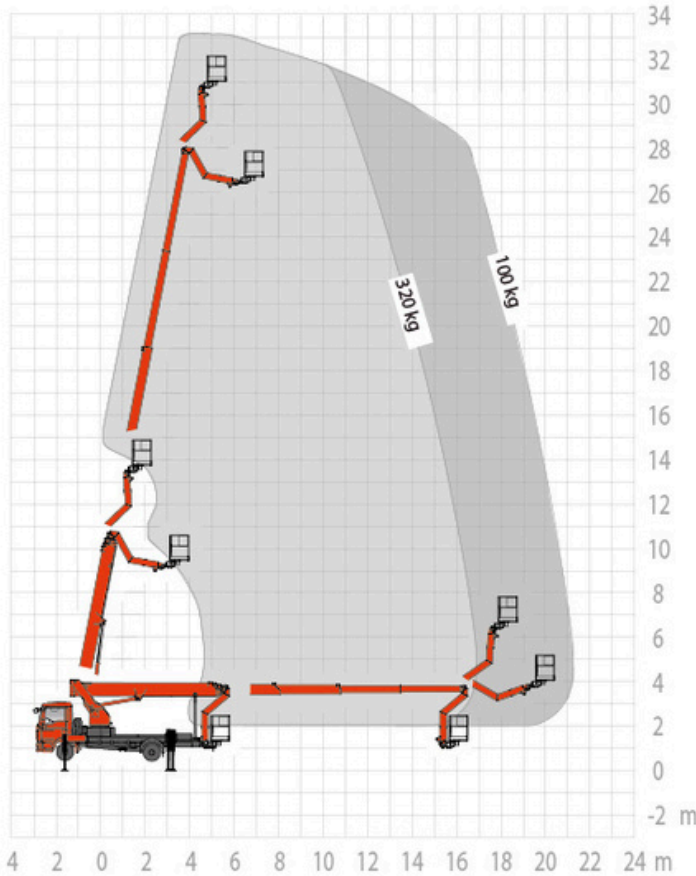

# RUTHMANN STEIGER T330 TRUCK MOUNTED PLATFORM

Celebrating  
Over 30 years in business  
**Warren  
Access**  
Hire and Training  
Part of the  **UK TOOL HIRE GROUP LTD**

Working Height: 33m

Maximum Outreach: 21m

Cage Capacity: 3 or SWL

Safe Working Load: 320kgs

GVW: 7.5 tonne

IPAF Category 1B

This sensational machine is an ideal working tool for tasks such as window cleaning, building maintenance, telecoms and tree work.

# RUTHMANN STEIGER T330 TRUCK MOUNTED PLATFORM

The high performance Ruthmann T330 provides the features and performance you would expect in a much larger, heavy vehicle but is mounted to a relatively compact 7.5t GVW truck.

Max Working Height: 33m  
Max Horizontal Outreach: 21.2m  
Max Cage Floor Height: 31.0m  
Max Safe Working Load: 320kg  
Max Persons in Cage: 3  
Max GVW: 7500kg

Cage Dimensions: 1.7 x 0.8m  
Travelling Machine Length: 8.8m  
Travelling Max Truck Height: 3.6m  
Travelling Machine Width: 2.4m  
Working Machine Width: 3.3m  
Wheelbase: 3.9m