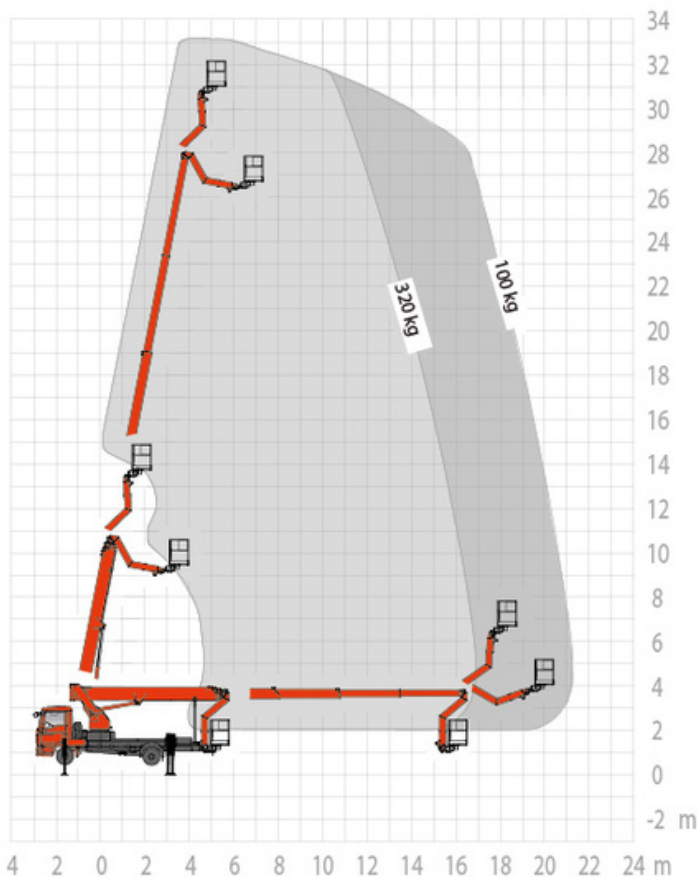

# RUTHMANN STEIGER T330 TRUCK MOUNTED PLATFORM

Working Height: 33m

Maximum Outreach: 21m

Cage Capacity: 3 or SWL

Safe Working Load: 320kgs

GVW: 7.5 tonne

IPAF Category 1B

This sensational machine is an ideal working tool for tasks such as window cleaning, building maintenance, telecoms and tree work.

# RUTHMANN STEIGER T330 TRUCK MOUNTED PLATFORM

The high performance Ruthmann T330 provides the features and performance you would expect in a much larger, heavy vehicle but is mounted to a relatively compact 7.5t GVW truck.

Max Working Height: 33m  
Max Horizontal Outreach: 21.2m  
Max Cage Floor Height: 31.0m  
Max Safe Working Load: 320kg  
Max Persons in Cage: 3  
Max GVW: 7500kg

Cage Dimensions: 1.7 x 0.8m  
Travelling Machine Length: 8.8m  
Travelling Max Truck Height: 3.6m  
Travelling Machine Width: 2.4m  
Working Machine Width: 3.3m  
Wheelbase: 3.9m