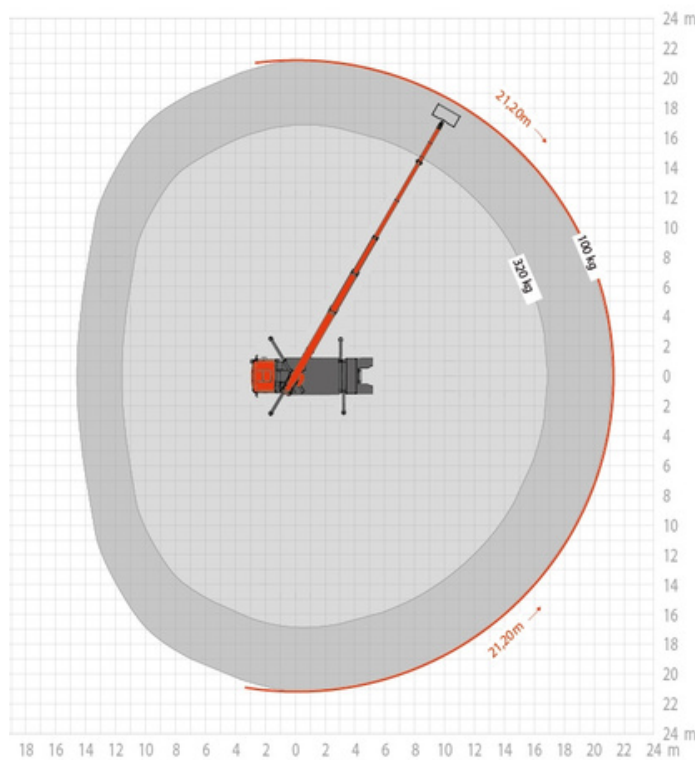

# RUTHMANN STEIGER T330 TRUCK MOUNTED PLATFORM

Working Height: 33m

Maximum Outreach: 21m

Cage Capacity: 3 or SWL

Safe Working Load: 320kgs

GVW: 7.5 tonne

IPAF Category 1B

This sensational machine is an ideal working tool for tasks such as window cleaning, building maintenance, telecoms and tree work.

# RUTHMANN STEIGER T330 TRUCK MOUNTED PLATFORM

The high performance Ruthmann T330 provides the features and performance you would expect in a much larger, heavy vehicle but is mounted to a relatively compact 7.5t GVW truck.

Max Working Height: 33m  
Max Horizontal Outreach: 21.2m  
Max Cage Floor Height: 31.0m  
Max Safe Working Load: 320kg  
Max Persons in Cage: 3  
Max GVW: 7500kg

Cage Dimensions: 1.7 x 0.8m  
Travelling Machine Length: 8.8m  
Travelling Max Truck Height: 3.6m  
Travelling Machine Width: 2.4m  
Working Machine Width: 3.3m  
Wheelbase: 3.9m