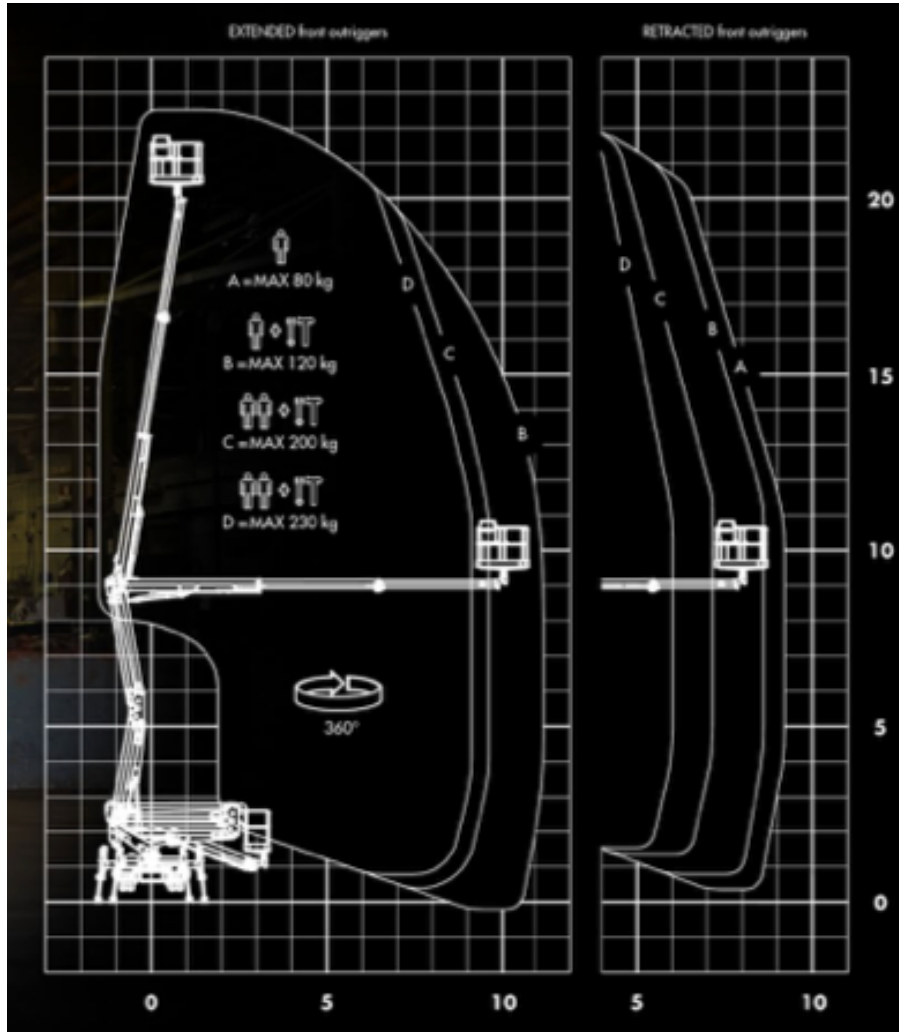

23M ISOLI PNT 230NH - TRUCK MOUNTED PLATFORM

Working Height: 22.5m

Cage Capacity: 2 or SWL

GVW: 4,500kgs

Maximum Outreach: 11.3 / 9m

Safe Working Load: 230kgs

IPAF Category 1B

The versatile PNT230 has a working height of 22.5m and up to 11.3m horizontal outreach. It has zero tail-swing and is mounted on a compact 4.5t GVW truck. The dual pantograph boom allows work vertically up a structure with the operation of just a single control.

23M ISOLI PNT 230NH - TRUCK MOUNTED PLATFORM

The telescopic upper section makes final positioning over obstructions easy and precise and a load management system automatically controls the outreach to maximise performance dependent on the actual load in the cage, all the way up to its maximum 230kg / 2 person capacity.

Max Working Height: 22.5m
Max Horizontal Outreach: 11.3 / 9m
Max Cage Floor Height: 20.5m
Max Safe Working Load: 230kgs
Max Persons in Cage: 2
Max GVW: 4,500kgs

Cage Dimensions: 1.4 x 0.7m
Travelling Machine Length: 6.4m
Travelling Max Height: 2.5m
Travelling Machine Width: 2.4m
Working Machine Width: 2.6 / 2.4m
Wheelbase: 2.9m