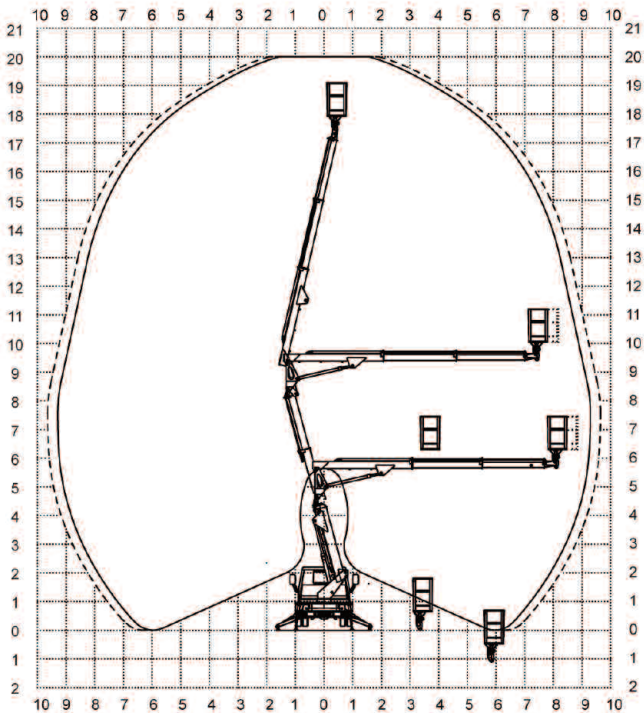

## 20m Multitel MX200 Lorry Mounted Hydraulic Platform

### SPECIFICATION

- Max Working Height: 20m
- Max Horizontal Outreach: 9.65m
- Max Cage Floor Height: 18m
- Max SWL: 200kg
- Cage Dimensions HxWxL: 1.4 x 0.7 x 1.1m
- Max Persons in Cage: 2
- Maximum GVW: 3500kg
- Maximum Vehicle Height: 2.4m
- Maximum Machine Width: 3m