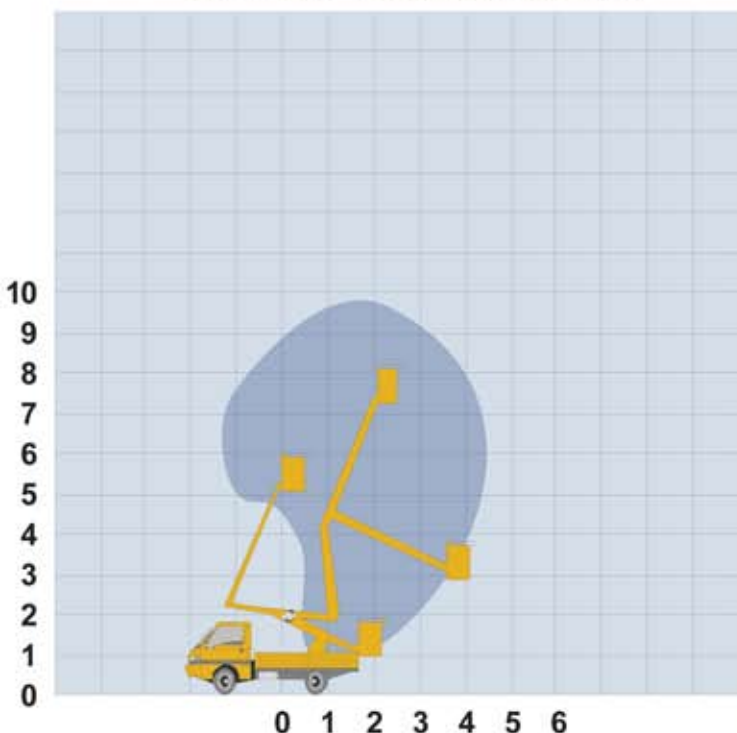

PIAGGIO PORTER VM8.75

8.75m Powered Access Pick-Up Mounted Hydraulic Platform

SPECIFICATION

- Max Working Height: 8.75m
- Max Horizontal Outreach: 4.1m
- Max Cage Floor Height: 6.75m
- Max SWL: 120kg
- Cage Dimensions: 1.1 x 0.8 x 0.7m
- Max Persons in Cage: 1
- Maximum GVW: 1295kg
- Maximum Vehicle Height: 2.3m
- Maximum Machine Width: 1.5m